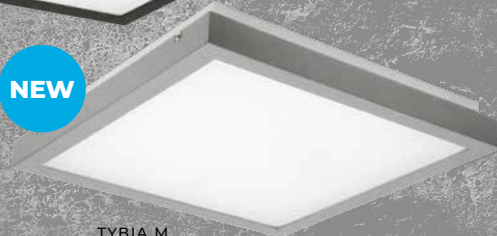

TYBIA M

rated voltage: **220-240 AC**
housing: **aluminum alloy**
lampshade: **PMMA**
light distribution angle: **120°**
durability: **30 000h**
protection class: **II**
IP 20

HIGH
lumen

IP
20

EA
SY **insta**
lation