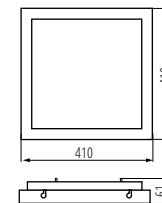

TYBIA LED

TYBIA M

rated voltage: **220-240 AC**
 housing: **aluminum alloy**
 lampshade: **PMMA**
 light distribution angle: **120°**
 durability: **30 000h**
 protection class: **II**
IP 20

HIGH
lumen

IP
20