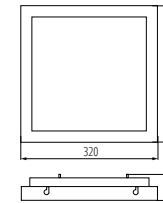

TYBIA LED

TYBIA M

rated voltage: **220-240 AC**
 housing: **aluminum alloy**
 lampshade: **PMMA**
 light distribution angle: **120°**
 durability: **30 000h**
 protection class: **II**
IP 20

HIGH
lumen

IP
20